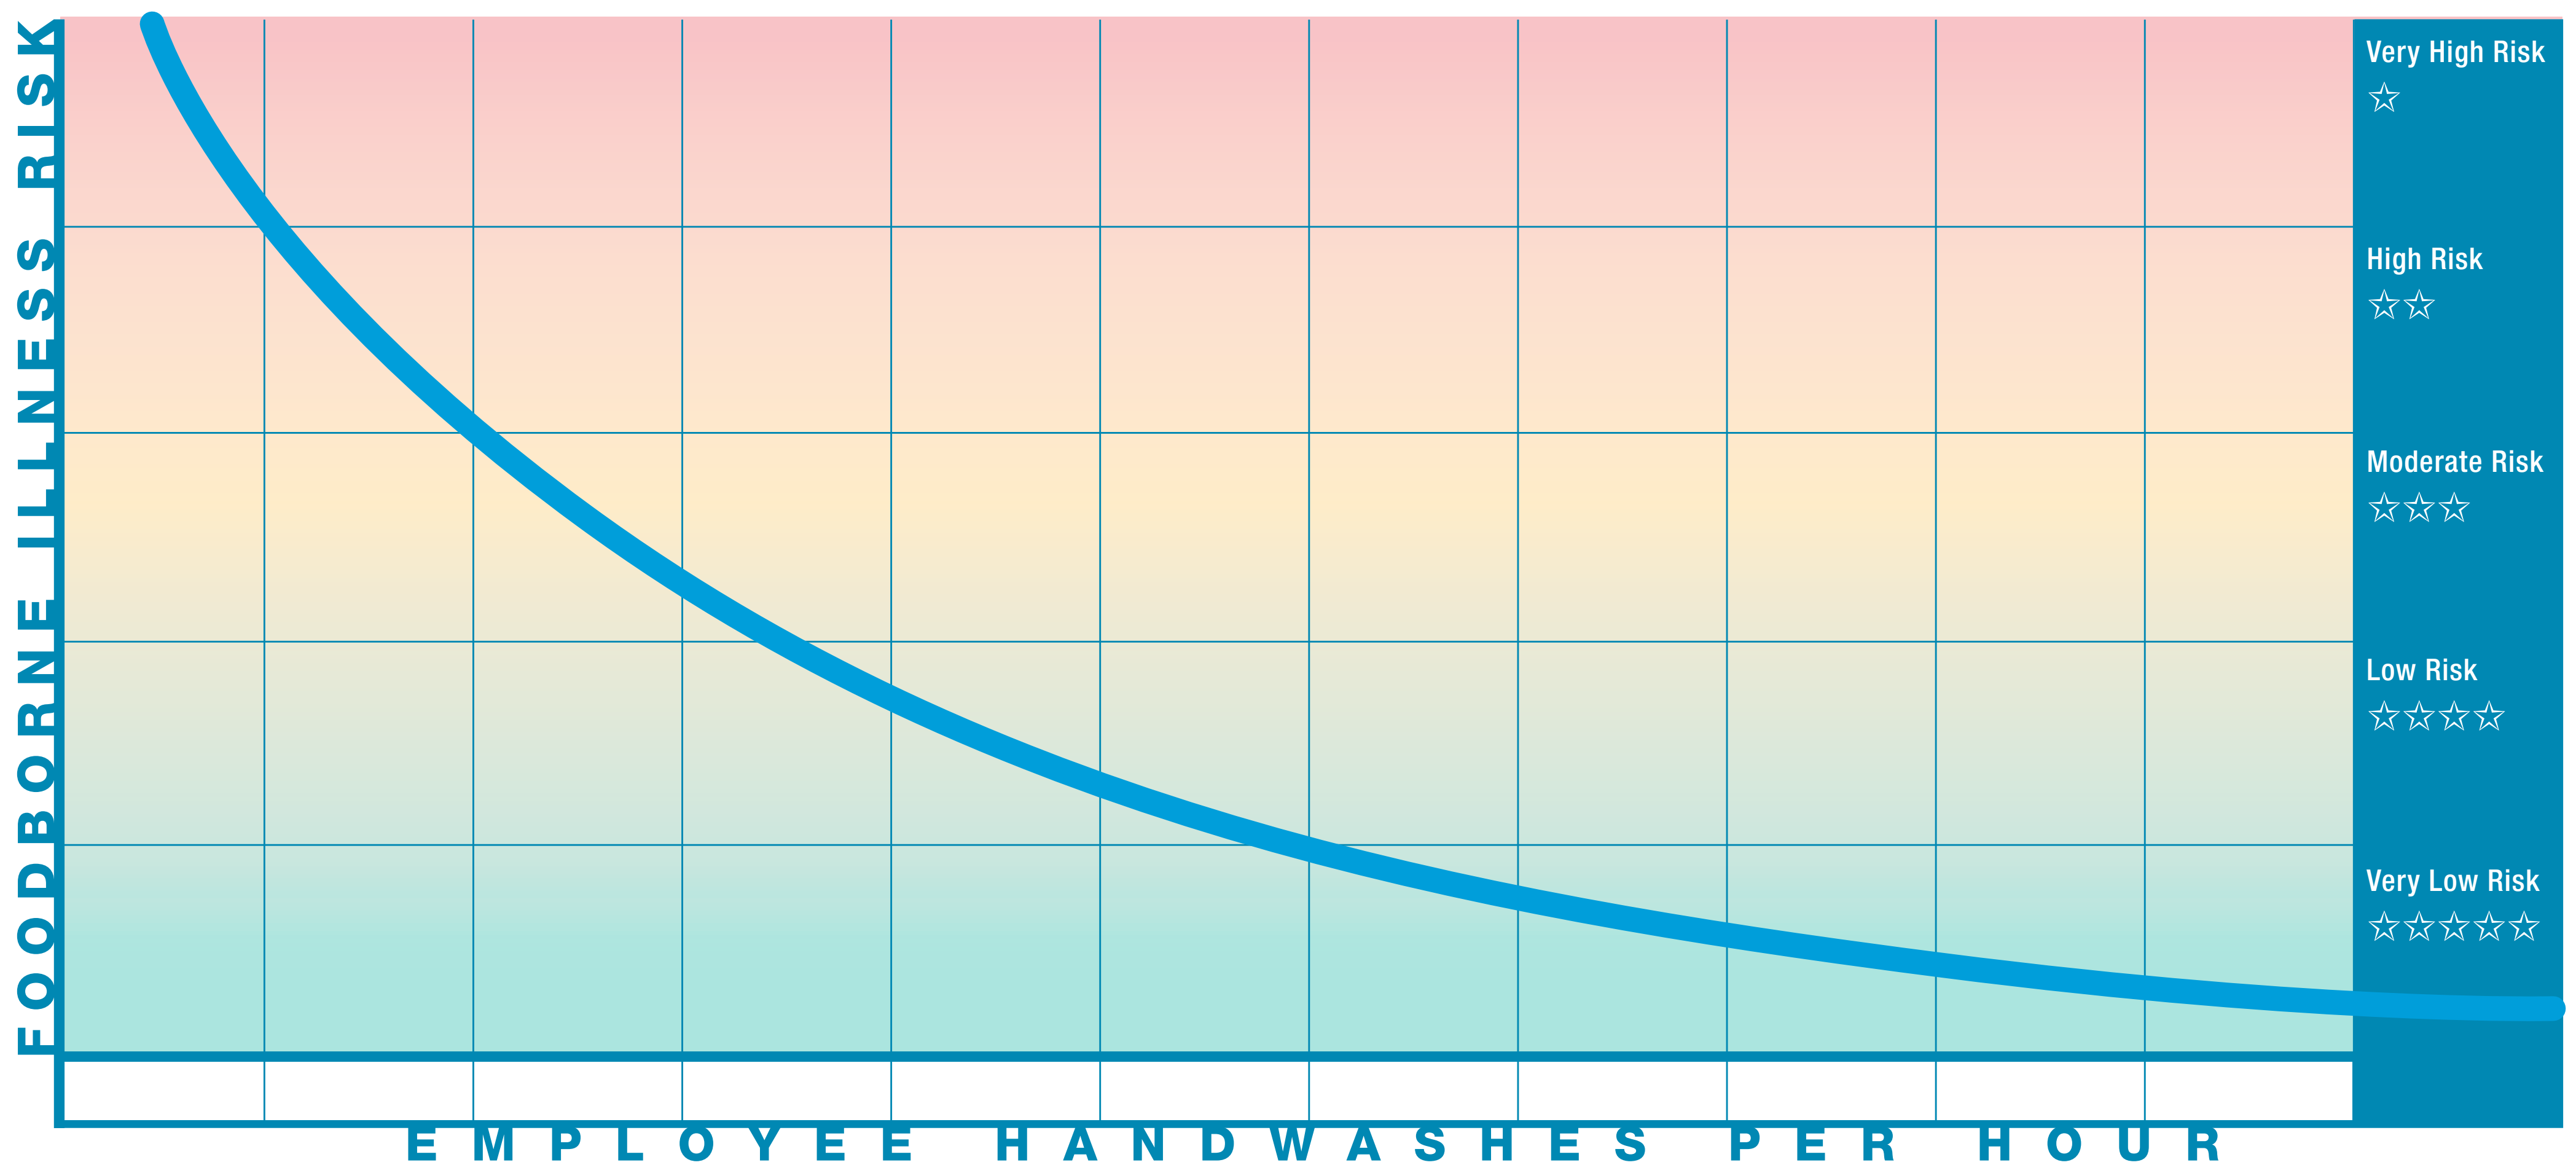

— Setting The Handwashing Frequency Standard —

1. Mark current handwashing rate in Handwashes/Employee Hour
2. Commit to new standard. Mark on curve.
3. Comply and report.
4. Celebrate success!

Our Handwashing Frequency Standard — Handwashes per employee per hour

Handwashes per customer served